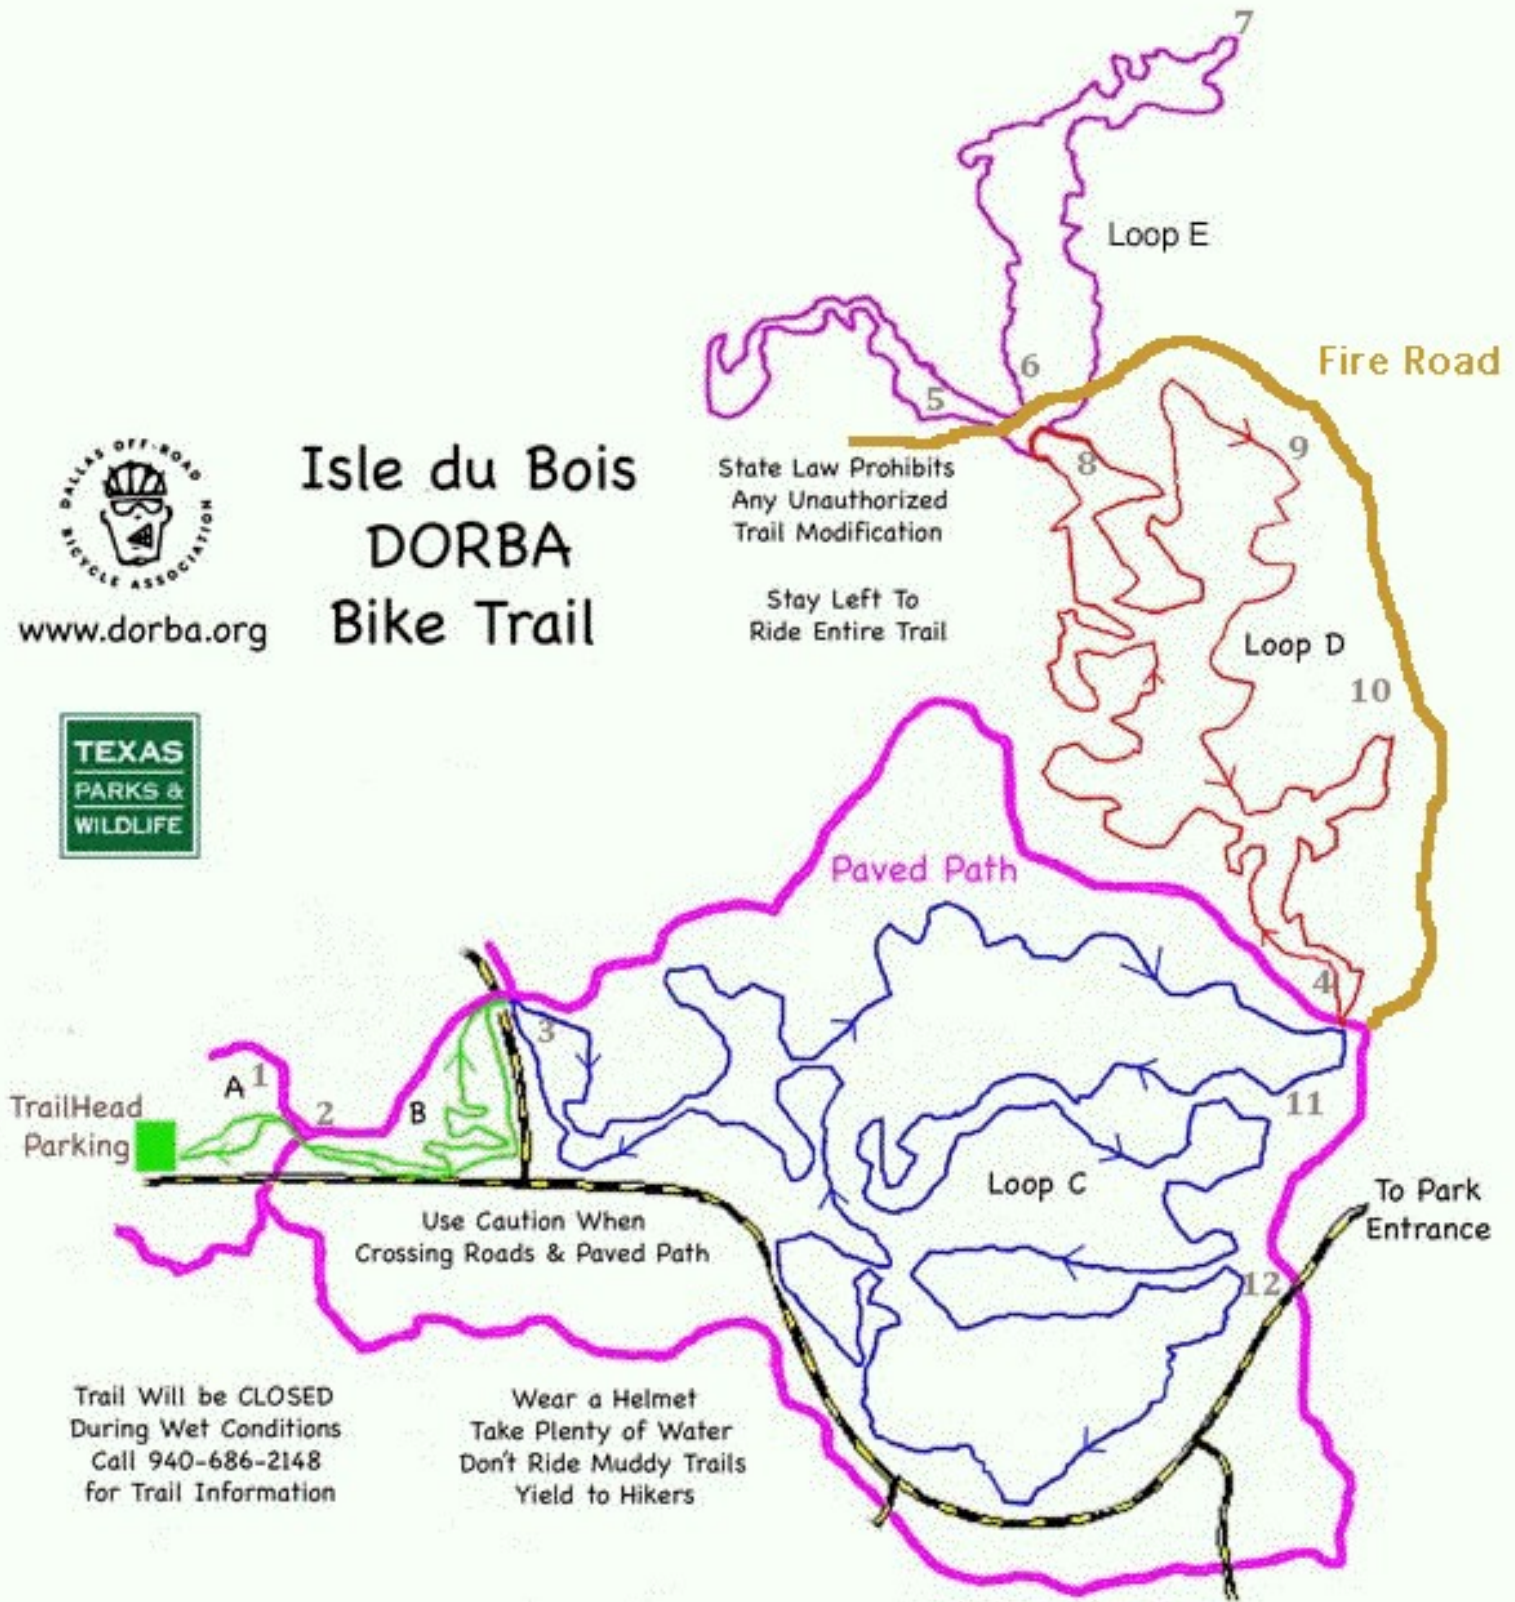

www.dorba.org

Isle du Bois DORBA Bike Trail

State Law Prohibits
Any Unauthorized
Trail Modification

Stay Left To
Ride Entire Trail

TrailHead
Parking

Use Caution When
Crossing Roads & Paved Path

Trail Will be CLOSED
During Wet Conditions
Call 940-686-2148
for Trail Information

Wear a Helmet
Take Plenty of Water
Don't Ride Muddy Trails
Yield to Hikers

To Park
Entrance